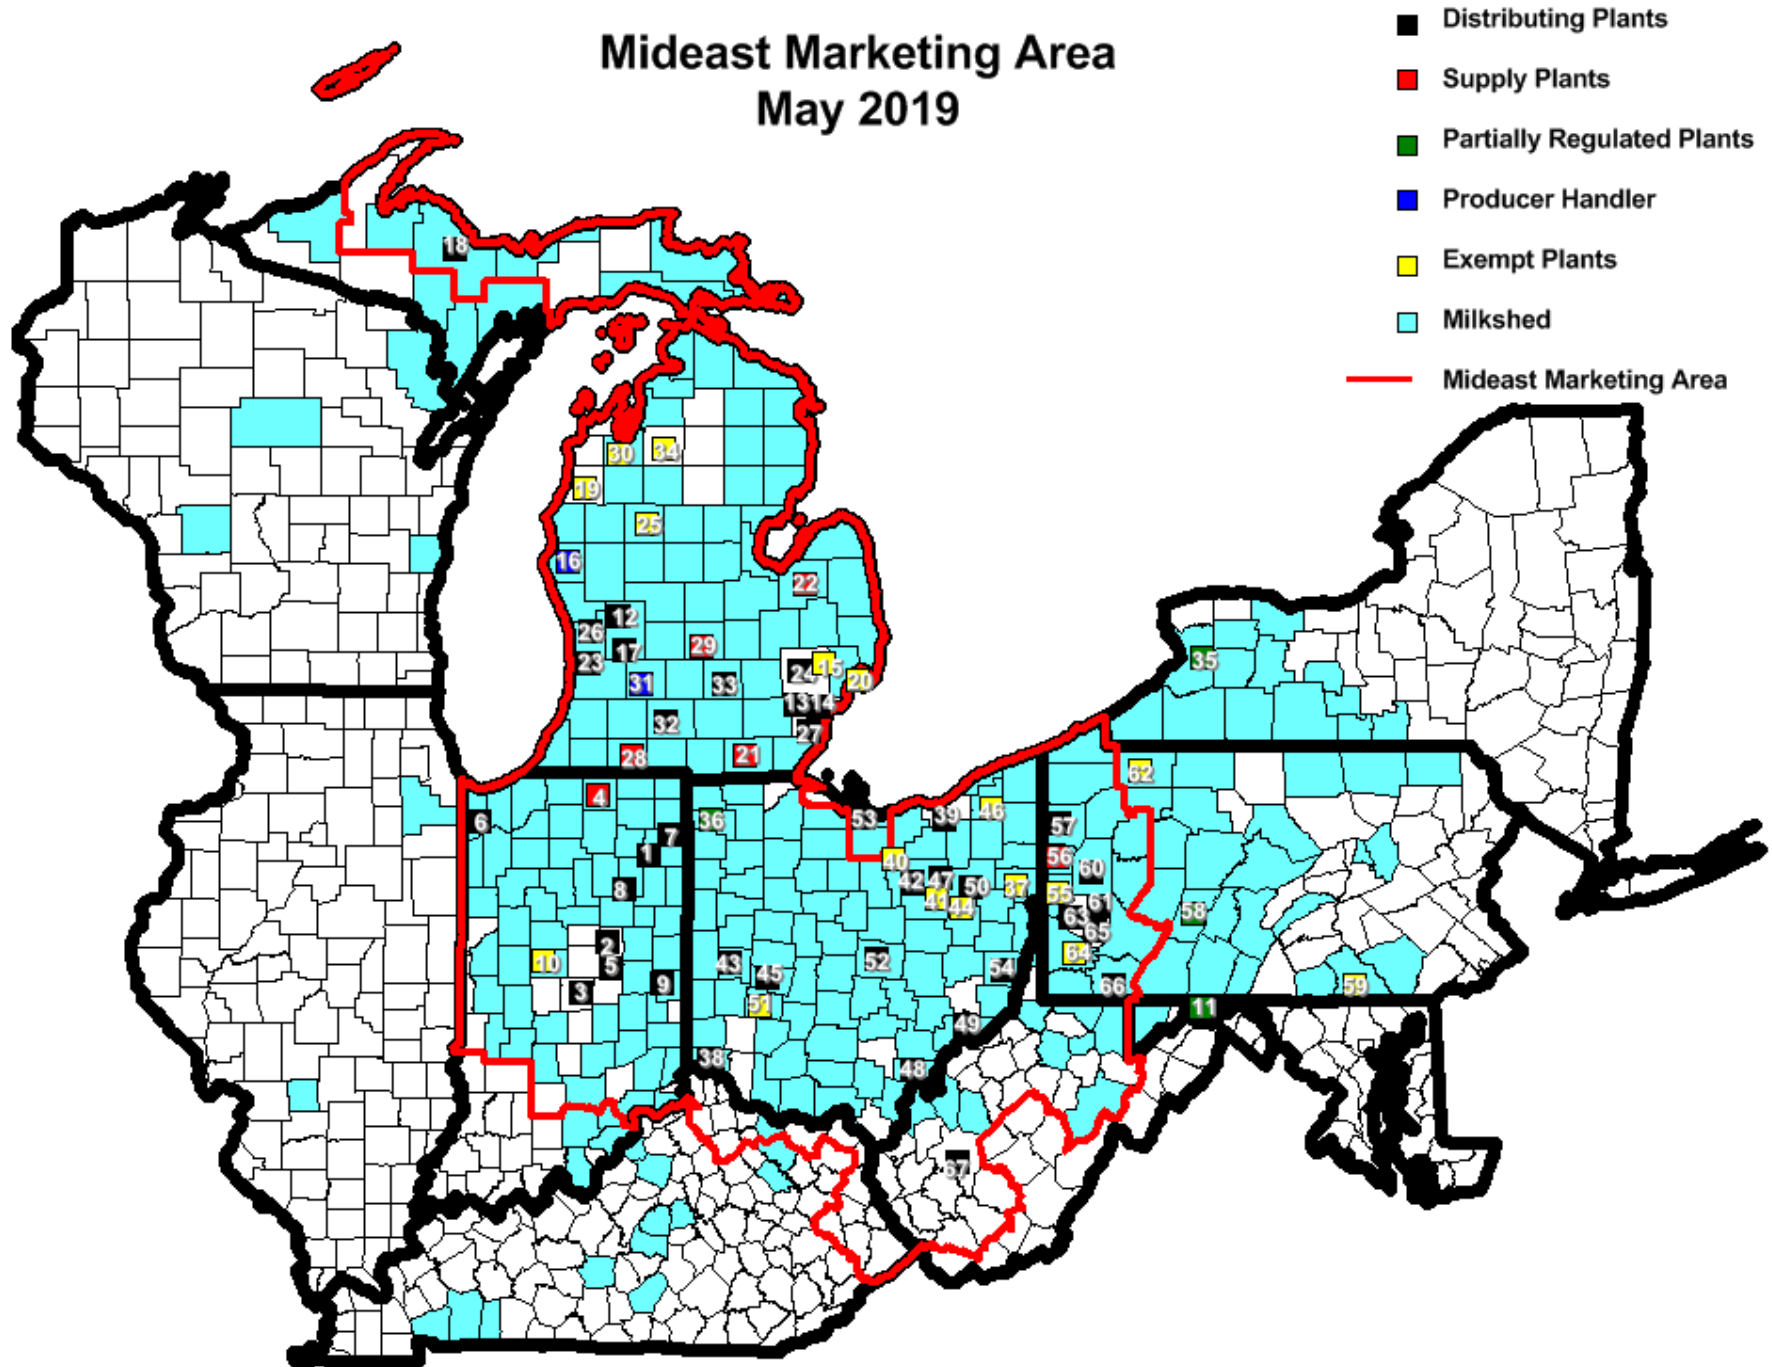

Mideast Marketing Area May 2019

Prepared by the Mideast Market Administrator's Office. Producer milk from Minnesota, North Carolina, Texas, and Virginia is not shown on the map.

Midwest Marketing Area Plants for May 2019